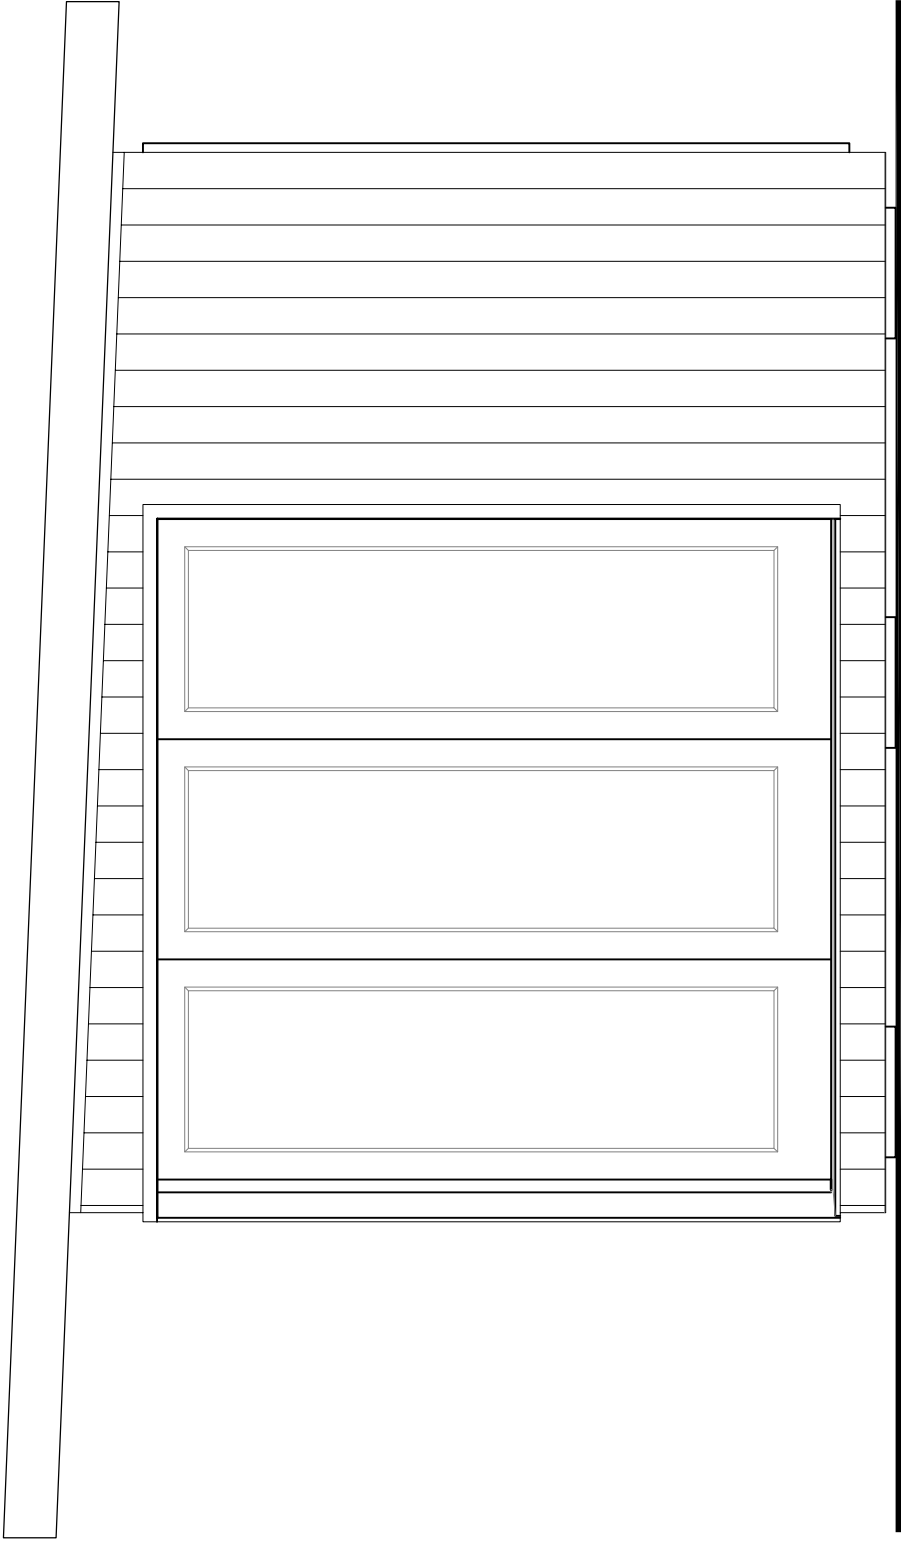

MODULAR
DECKS

MODULAR
DECKS

16" DEEP
BOOKSHELVES

OPTIONAL
MURPHY BED

24" DEEP
CLOSET

24" DEEP
CLOSET

DESK

16" DEEP
BOOKSHELVES

SIDE ELEVATION