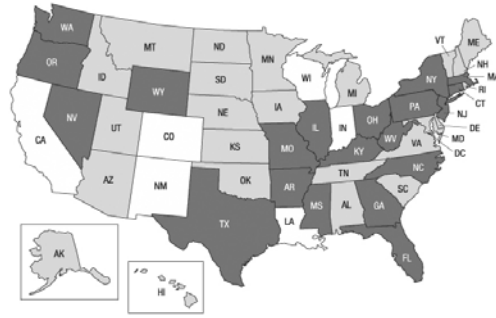

Loading Information Across America

State	Capital City	Snow Load (PSF)	Wind Load (PSF)
Alabama	Montgomery	5	100
Alaska	Juneau	60	85
Arizona	Phoenix	0	90
Arkansas	Little Rock	10	90
California	Sacramento	5	85
Colorado	Denver	30	90
Connecticut	Hartford	30	110
Delaware	Dover	20	120
Florida	Tallahassee	0	130
Georgia	Atlanta	5	100
Hawaii	Honolulu	0	105
Idaho	Boise	20	90
Illinois	Springfield	20	90
Indiana	Indianapolis	20	90
Iowa	Des Moines	25	90
Kansas	Topeka	15	90
Kentucky	Frankfort	15	90
Louisiana	Baton Rouge	0	140
Maine	Augusta	70	100
Maryland	Annapolis	20	110
Massachusetts	Boston	50	110
Michigan	Lansing	35	90
Minnesota	St. Paul	50	90
Mississippi	Jackson	5	110
Missouri	Jefferson City	15	90
Montana	Helena	20	90
Nebraska	Lincoln	25	90
Nevada	Carson City	5	85
New Hampshire	Concord	30	100
New Jersey	Trenton	30	110
New Mexico	Santa Fe	5	90
New York	Albany	60	100
North Carolina	Raleigh	10	110
North Dakota	Bismarck	50	90
Ohio	Columbus	20	90
Oklahoma	Oklahoma City	10	90
Oregon	Salem	20	85
Pennsylvania	Harrisburg	25	100
Rhode Island	Providence	30	120
South Carolina	Columbia	10	110
South Dakota	Pierre	25	90
Tennessee	Nashville	10	90
Texas	Austin	5	100
Utah	Salt Lake City	20	90
Vermont	Montpelier	60	90
Virginia	Richmond	20	110
Washington	Olympia	20	85
West Virginia	Charleston	15	90
Wisconsin	Madison	30	90
Wyoming	Cheyenne	20	90

Important: Loads can vary greatly from county to county. Check your local jurisdictions specifics.