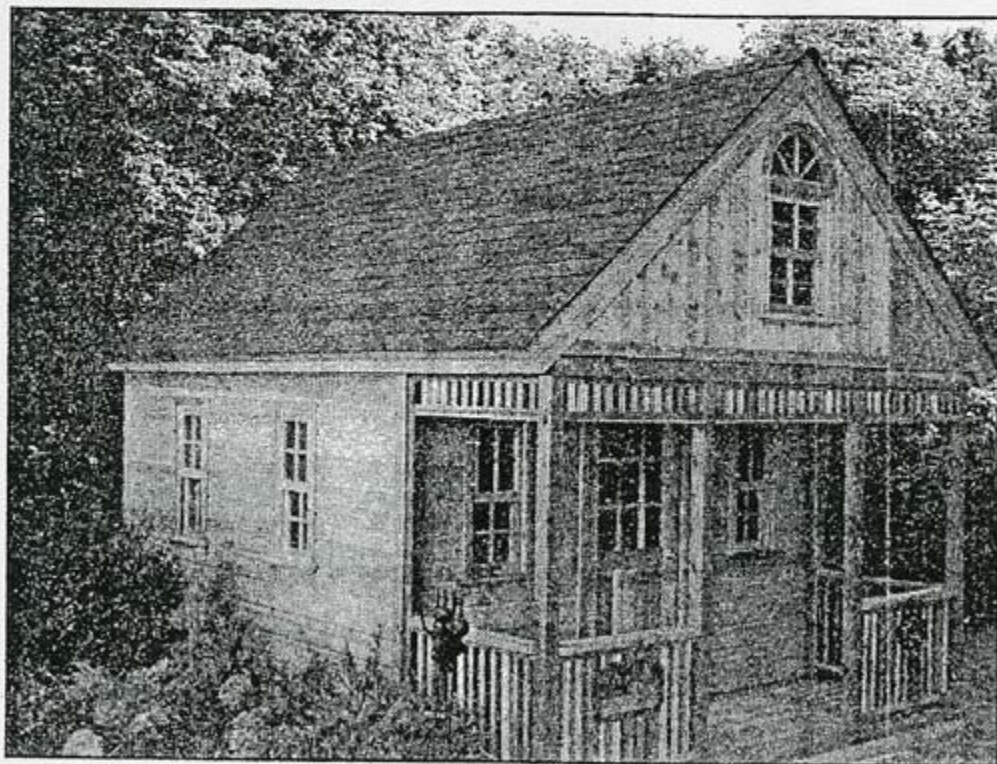

G-19766

When size matters

(NC)—Summerwood Products, North America's premier designer of customizable sheds, gazebos and cabanas recently celebrated the launch of a new line of large cabins and garages. Ranging in

size from 12 x 12 ft. to over 16 x 32 ft., these new designs reflect the nation's growing interest in building weekend cabin retreats, bunkies, barns, home offices and outdoor studios. Here's why:

"North Americans want unique designs that reflect their personality and tastes without going to the trouble or expense of hiring an architect, designer and engineer," says Peter Harvey, President and Chief Executive Officer of Summerwood Products. "So, we do it for them with a truly impressive selection of customized, original designs to address their needs."